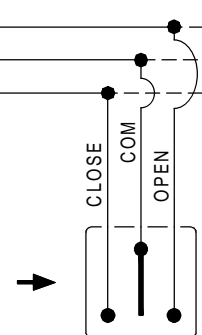

tende & scorritenda

POWER 541

F

Radiocomandi M2net
M2net radio transmitters

Radiocomandi M2net
M2net radio transmitters

~~230 Vac~~
~~110 Vac~~

90 - 250 Vac
50 - 60 Hz

~~230 Vac~~
~~110 Vac~~

Comando Singolo
Single Control
Ref. 5431
Ref. 5461

90 - 250 Vac
50 - 60 Hz

~~230 Vac~~
~~110 Vac~~

Comando Singolo
Single Control
Ref. 5431
Ref. 5461

~~230 Vac~~
~~110 Vac~~

~~230 Vac~~
~~110 Vac~~

Comando di Gruppo
Group Control
Ref. 5431
Ref. 5461