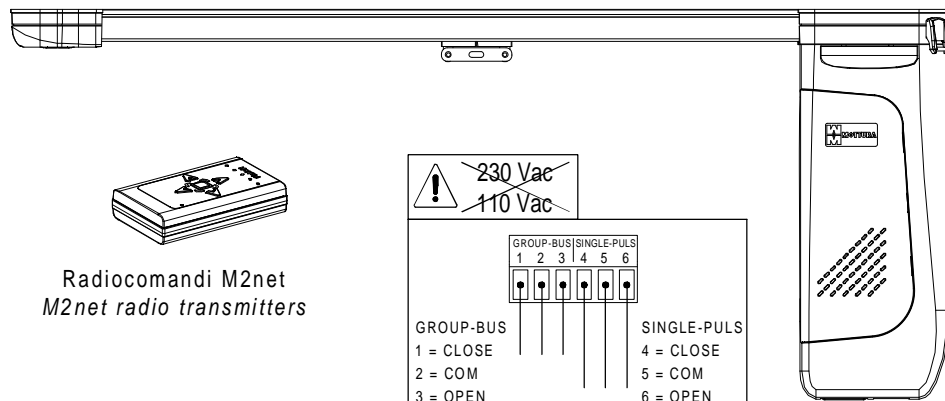

tende & scorritenda

POWER 541

F

Radiocomandi M2net
M2net radio transmitters

Radiocomandi M2net
M2net radio transmitters

~~230 Vac~~
~~110 Vac~~

90 - 250 Vac
50 - 60 Hz

~~230 Vac~~
~~110 Vac~~

Comando Singolo
Single Control
Ref. 5431
Ref. 5461

90 - 250 Vac
50 - 60 Hz

~~230 Vac~~
~~110 Vac~~

Comando Singolo
Single Control
Ref. 5431
Ref. 5461

~~230 Vac~~
~~110 Vac~~

~~230 Vac~~
~~110 Vac~~

Comando di Gruppo
Group Control
Ref. 5431
Ref. 5461