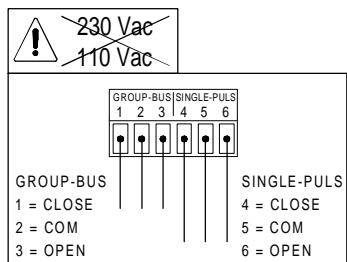

tende & scorritenda

POWER 541

F

Radiocomandi M2net
M2net radio transmitters

Radiocomandi M2net
M2net radio transmitters

~~230 Vac~~
~~110 Vac~~

90 - 250 Vac
50 - 60 Hz

~~230 Vac~~
~~110 Vac~~

Comando Singolo
Single Control
Ref. 5431
Ref. 5461

90 - 250 Vac
50 - 60 Hz

~~230 Vac~~
~~110 Vac~~

Comando Singolo
Single Control
Ref. 5431
Ref. 5461

~~230 Vac~~
~~110 Vac~~

~~230 Vac~~
~~110 Vac~~

Comando di Gruppo
Group Control
Ref. 5431
Ref. 5461