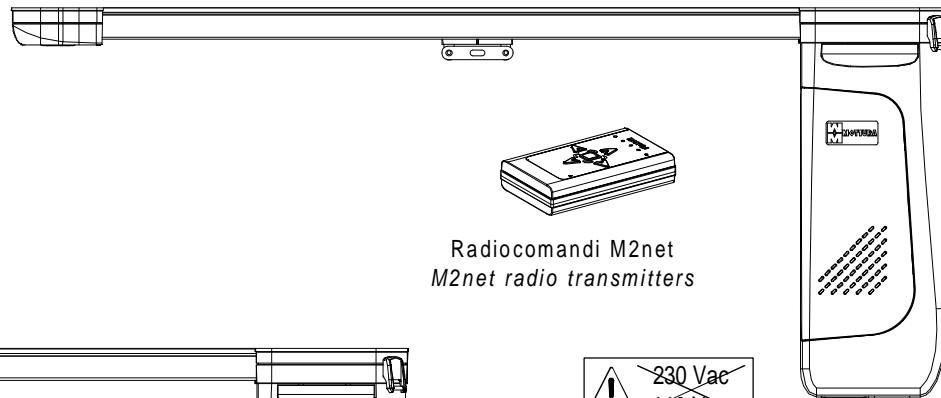

tende & scorritenda

POWER 541

F

Radiocomandi M2net
M2net radio transmitters